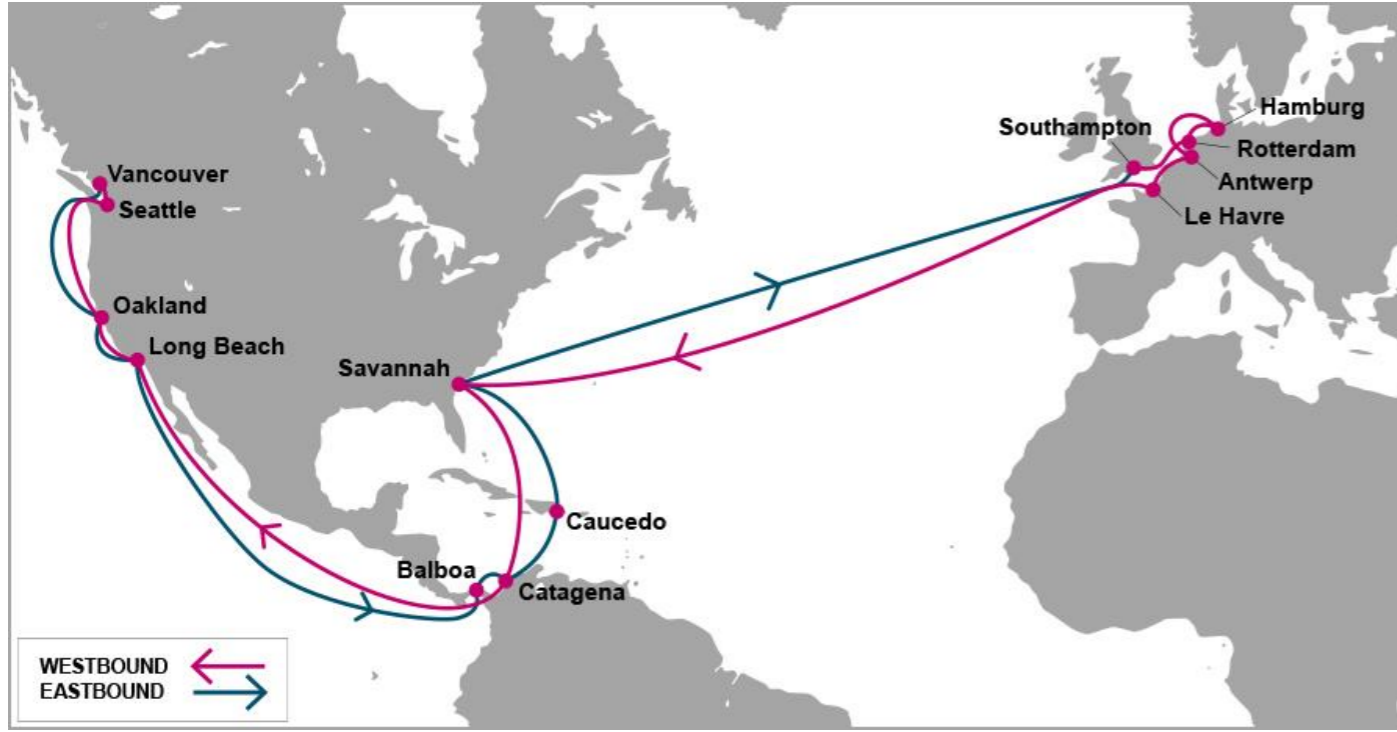

AL5: Atlantic 5

KEY TRANSIT TABLE

W/B	SAV	CTG	LGB	OAK	PNW	VAN	E/B	BLB	CTG	CAU	SAV	SOU	RTM	HAM	ANR	LEH
SOU	15	20	30	32	35	36	SEA	13	15	18	22	34	35	37	40	41
RTM	13	18	28	30	33	34	VAN	12	14	17	21	33	34	36	39	40
HAM	11	16	26	28	31	32	OAK	9	11	14	18	30	31	33	36	37
ANR	9	14	24	26	29	30	LGB	8	10	13	17	29	30	32	35	36
LEH	7	12	22	24	27	28	BLB		2	5	9	21	22	24	27	28
							CTG			2	6	18	19	21	24	25
							CAU				4	16	17	19	22	23
							SAV					11	12	14	17	18

KEY TRANSIT TABLE - UNLOCODE PORT NAME & COUNTRY NAME

SOU: Southampton, UK | RTM: Rotterdam, Netherland | HAM: Hamburg, Germany | ANR: Antwerp, Belgium | LEH: Le Havre, France | Sea: Seattle, USA | VAN: Vancouver, Canada | OAK: Oakland, USA | LAX: Los Angeles, USA | BLB: Balboa, Panama | CTG: Cartagena, Colombia | CAU: Caucedo, Dominican Republic | SAV: Savannah, USA |

PORT ROTATION

(Terminals are subject to change)

ORIGIN	ETA/ETD	TERMINAL
Southampton	WED/WED	DP World Southampton Container Terminal
Rotterdam	THU/FRI	ECT Delta Terminals
Hamburg	SAT/SUN	HHLA Container Terminal Altenwerder
Antwerp	TUE/TUE	PSA Antwerp
Le Havre	WED/THU	Le Havre North Terminals-Quais de l'Atlantique
Savannah	THU/FRI	Garden City Terminal
Cartagena	TUE/WED	SPRC Sociedade Portuaria de Cartagena
Los Angeles	FRI/FRI	West Basin Container Terminal
Oakland	SUN/MON	Oakland International container Terminal
Seattle	WED/THU	T18 -SSA MARINE TERMINAL
Vancouver	THU/FRI	Fraser Surrey Docks
Oakland	SUN/MON	Oakland International container Terminal
Los Angeles	TUE/TUE	West Basin Container Terminal
Balboa	WED/WED	Panama Ports Company
Cartagena	FRI/SAT	SPRC Sociedade Portuaria de Cartagena
Caucedo	MON/MON	DPW Caucedo Terminal
Savannah	FRI/SAT	Garden City Terminal
Southampton	WED/WED	DP World Southampton Container Terminal
Turnaround days:	70	